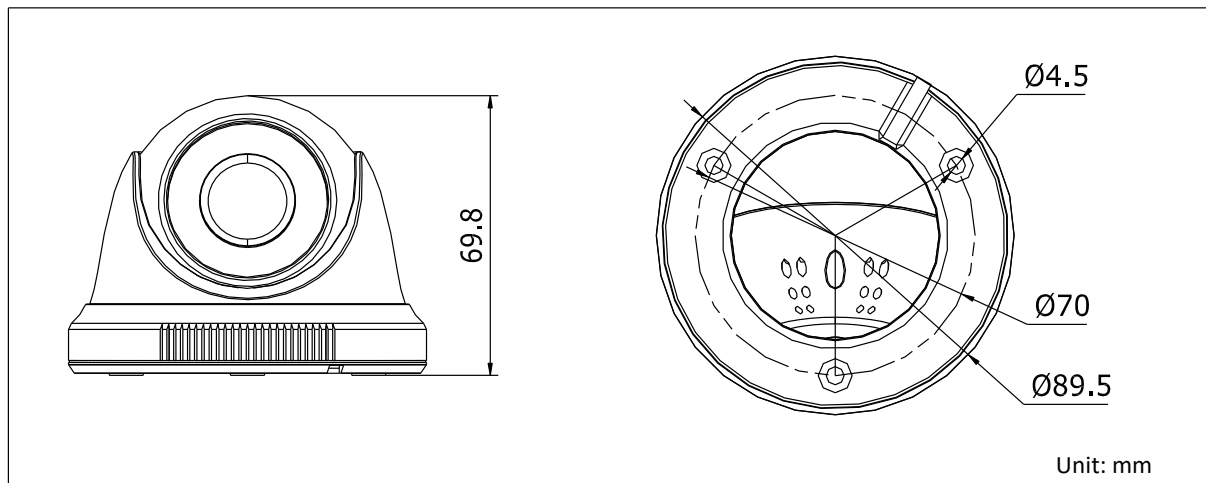

### Key Features

- 2 Megapixel high-performance CMOS
- Analog HD output, up to 1080P resolution
- True Day/Night, Smart IR
- Up to 20m IR distance
- IP66 weatherproof

## Specifications

<b>Camera</b>	
Image Sensor	2MP CMOS Image Sensor
Signal System	PAL/NTSC
Effective Pixels	1920(H)*1080(V)
Min. illumination	0.01 Lux @ (F1.2,AGC ON),0 Lux with IR
Shutter Time	1/25(1/30)s to 1/50,000s
Lens	2.8mm, 3.6mm, 6mm optional
	Angle of View: 103°(2.8mm), 82.2°(3.6mm), 54°(6mm)
Lens Mount	M12
Day & Night	ICR
Angle Adjustment	Pan: 0 - 360°, Tilt: 0 - 75°, Rotation: 0 - 360°
Synchronization	Internal synchronization
Video Frame Rate	1080p@25fps/1080p@30fps
HD Video Output	1 Analog HD output
S/N Ratio	>62dB
<b>General</b>	
Operating Conditions	-40 °C – 60 °C (-40 °F – 140 °F), Humidity 90% or less (non-condensing)
Power Supply	12 VDC ± 15%
Power Consumption	Max. 4W
Protection Level	IP66
IR Range	Up to 20m
Dimension	Φ89.5 × 69.8 mm(Φ3.52" × 2.75")
Weight	280 g

## Dimensions