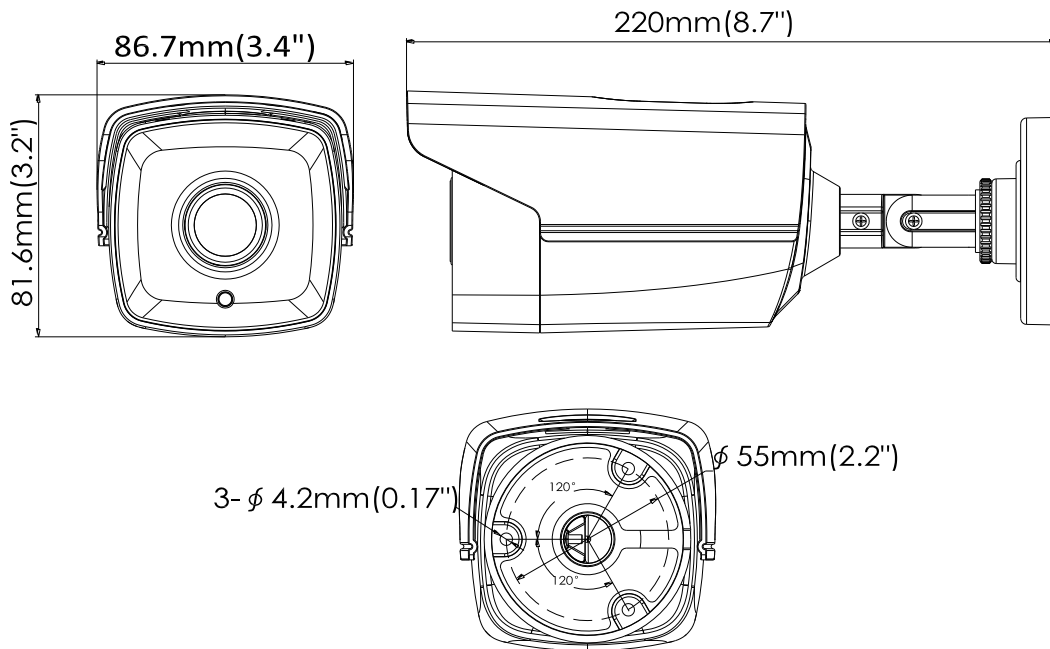

DS-2CE16C0T-IT3 HD720P EXIR Bullet Camera

Key Features

- 1 Megapixel high-performance CMOS
- Analog HD output, up to 720P resolution
- True Day/Night
- DNR, Smart IR
- EXIR technology, up to 40m IR distance
- IP66 weatherproof

Specifications

Camera	
Image Sensor	1MP CMOS Image Sensor
Signal System	PAL/NTSC
Effective Pixels	1296(H)*732(V)
Min. illumination	0.1 Lux @ (F1.2,AGC ON),0 Lux with IR
Shutter Time	1/25(1/30)s to 1/50,000s
Lens	3.6mm (2.8mm, 6mm, 8mm, 12mm, 16mm optional)
	Angle of View: 70.9°(3.6mm), 92°(2.8mm), 56.7°(6mm), 38.6°(8mm), 27.5°(12mm), 17.7°(16mm)
Lens Mount	M12
Day & Night	ICR
Angle Adjustment	Pan: 0 - 360°, Tilt: 0 - 180°, Rotation: 0 - 360°
Synchronization	Internal synchronization
Video Frame Rate	720p@25fps/720p@30fps
HD Video Output	1 Analog HD output
S/N Ratio	>62dB
General	
Operating Conditions	-40 °C – 60 °C (-40 °F – 140 °F), Humidity 90% or less (non-condensing)
Power Supply	12 VDC ± 15%
Power Consumption	Max. 4W
Protection Level	IP66
IR Range	Up to 40m
Dimensions	86.22×82.05×220.13mm(3.39"×3.23"×8.67")
Weight	700 g

Order Models

DS-2CE16C0T-IT3

Dimensions

Accessories

DS-1280ZI-XS
Junction box

DS-1H18
Video Balun

X41T
Camera Tester

Distributed by